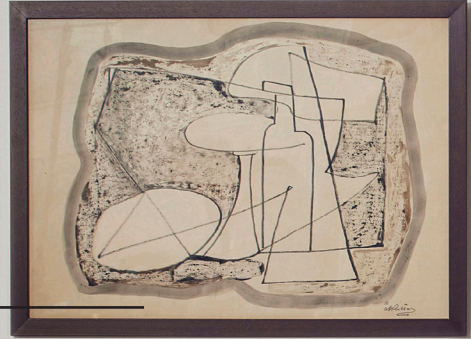

366  
Concept  
Retro Furniture

MID-CENTURY DESIGN ICONS  
FROM POLAND TO THE WORLD

since 1960

FOX

366 Metal Armchair / Fauteuil

## COMFORTABLE AS FOX ARMCHAIR

The Fox Armchair, designed in the 1960s, is often considered the second-most popular piece of Polish Mid-Century furniture. Its exclusive wooden design and exquisitely comfortable seat were once the pride of every Polish club and restaurant. Contemporary reissue by 366 Concept is made of top quality, hand-selected solid ash and finished with brass details, giving the product a touch of luxury.

## CONFORTABLE COMME LE FAUTEUIL FOX

Le fauteuil Fox était présent dans quasi tous les cafés et clubs polonais. Après le modèle 366, c'est le deuxième fauteuil le plus populaire de ces années en Pologne. On le voyait partout et, aujourd'hui encore, il s'intègre parfaitement à tous les espaces grâce à son allure branchée, sa grande assise et sa maniabilité.

EXPLORE SERIES / EXPLOREZ LA SÉRIE

FOX LOUNGE CHAIR / FAUTEUIL LOUNGE

PACKAGE / EMBALLAGE 82 x 66 x 74 cm  
COM (CONSUMPTION) 1,7 x 1,4 m (1 pcs) 1,3 x 1,4 m (2+ pcs)  
COL (CONSUMPTION) 2,3 m<sup>2</sup>